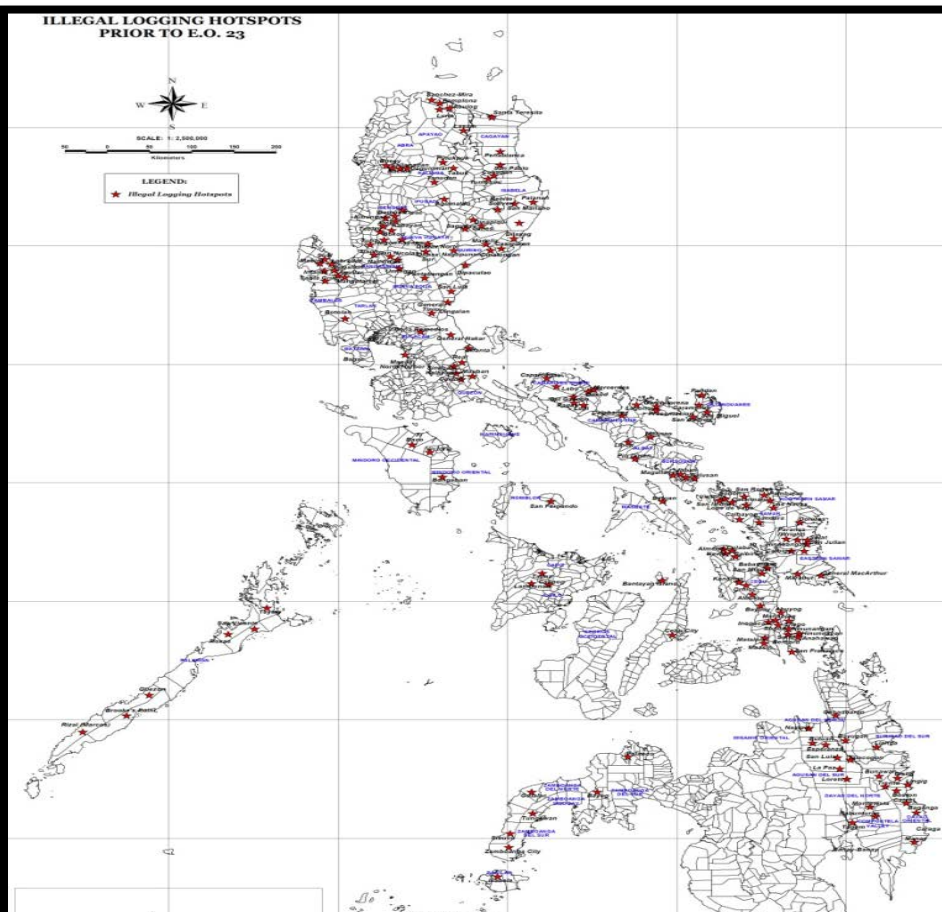

Brgy. Banacon, Getafe, Bohol
(Mangrove Plantation)

Brgy. Banban, Ayungon, Negros Oriental
(Mangium Plantation)

REFORESTATION

- **Generated 2,379,773 jobs benefitting 342,045 individuals**

Bagging of soil in Mt. Malindang, Misamis Occidental

Nursery operations in Mt. Malindang, Misamis Occidental

ANTI-ILLEGAL LOGGING (EO 23)

- Significantly reduced illegal logging hotspots from **197 to 31 in 2011** which to date, was further reduced to **23**, corresponding to 88% decrease