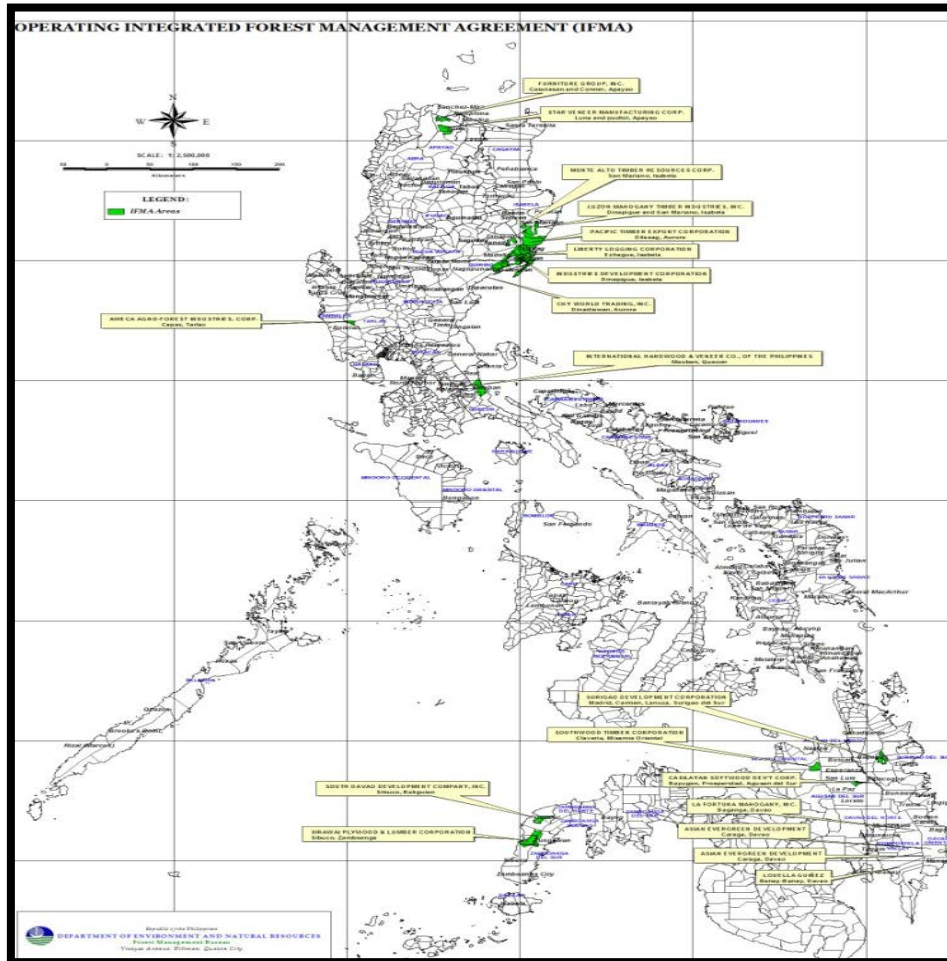

Nursery operations in Mt. Malindang, Misamis Occidental

ANTI-ILLEGAL LOGGING (EO 23)

- Significantly reduced illegal logging hotspots from **197 to 31 in 2011** which to date, was further reduced to **23**, corresponding to 88% decrease

BEFORE EO 23

AFTER EO 23

ANTI-ILLEGAL LOGGING (EO 23)

- Closed all logging concessions (19 IFMAs)

BEFORE EO 23

AFTER EO 23

ANTI-ILLEGAL LOGGING (EO 23)

STRICT ENFORCEMENT OF LOGGING BAN

- **Confiscated 30,709,507 board feet of illegally cut and transported forest products**
- **Filed 1,549 cases with 202 persons convicted**

ANTI-ILLEGAL LOGGING (EO 23)

DONATION OF CONFISCATED FOREST PRODUCTS