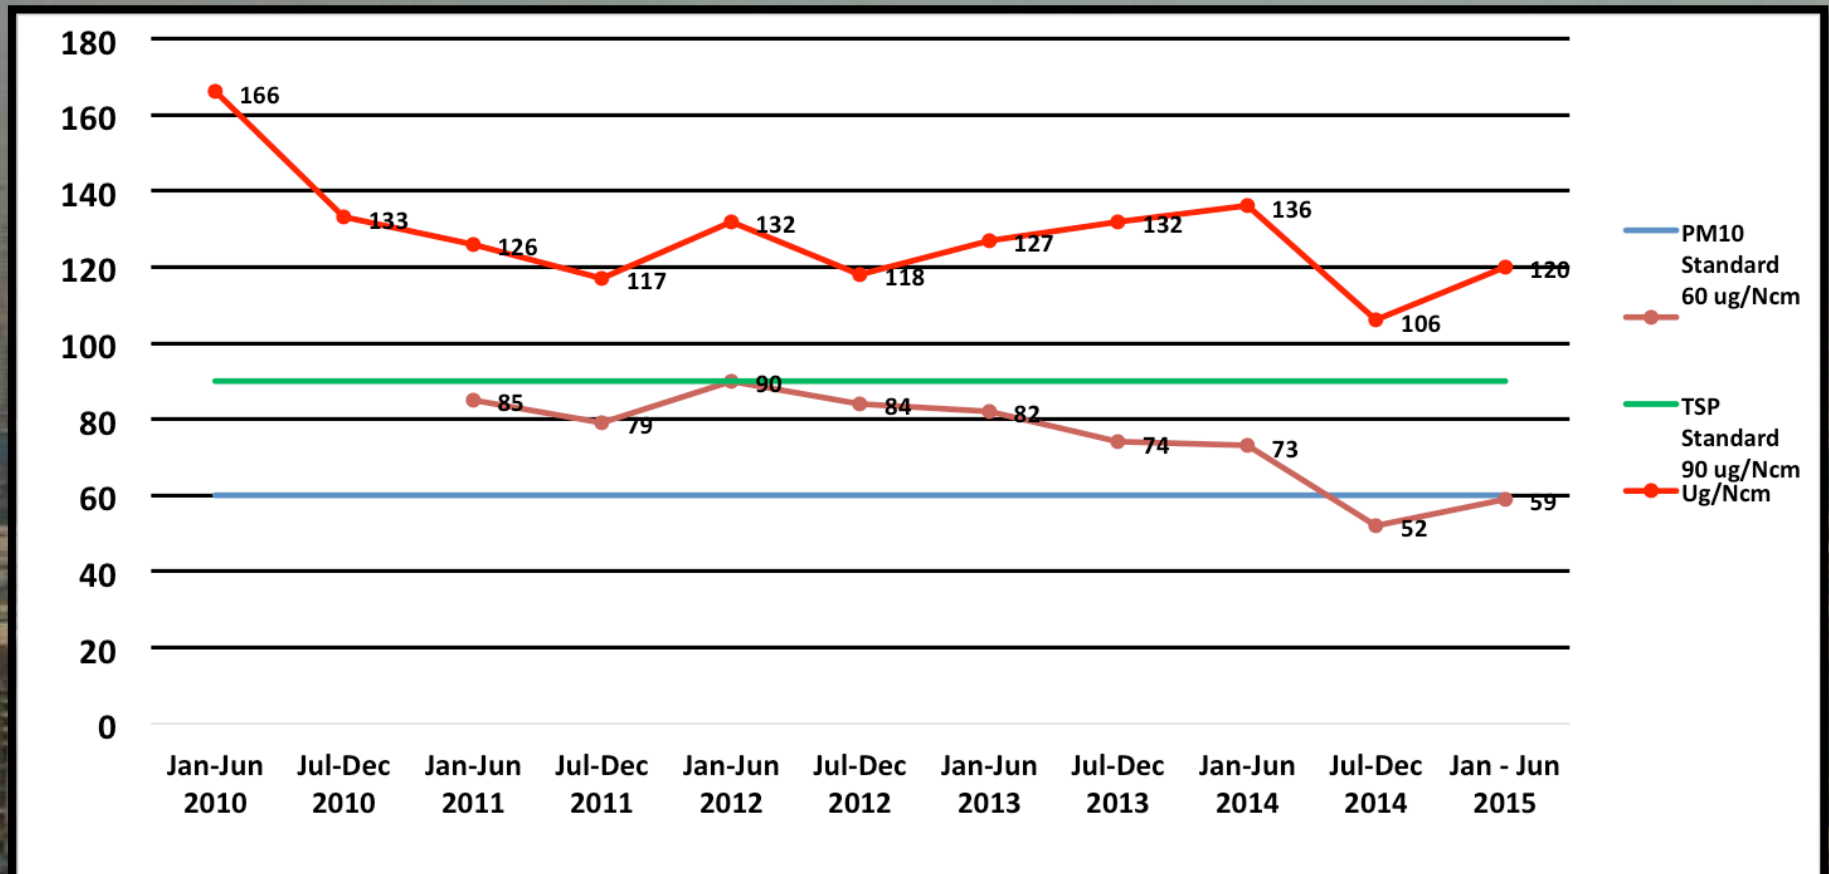

FORESTLAND BOUNDARY DELINEATION

**forest boundary delineation completed
covering 88,665.95 kilometers**

MINING

Gross Production Value and Taxes, Fees and Royalties from Large-Scale Metallic Mining

Year	2010	2011	2012	2013	2014
Gross Production Value (PhP)	69.1 Billion (+61%)	88.5 Billion (+28%)	97.1 Billion (+10%)	98.2 Billion (+1%)	137.6 Billion* (+40%)
Taxes, Fees and Royalties (PhP)	11.0 Billion	14.0 Billion	15.5 Billion	18.8 Billion	22.4 Billion

** recorded as all-time high*

CLEAN AIR

TSP and PM₁₀ levels in Metro Manila

- Reduced TSP level by 28% from the 2010 level
- Reduced PM₁₀ level by 31% from the 2011 level

CLEAN AIR

- Mandating, through DAO 2015-04, the shift from Euro 2 to Euro 4 emission and fuel standard (i.e., sulfur content of fuel reduced from 500 ppm to 50 ppm)