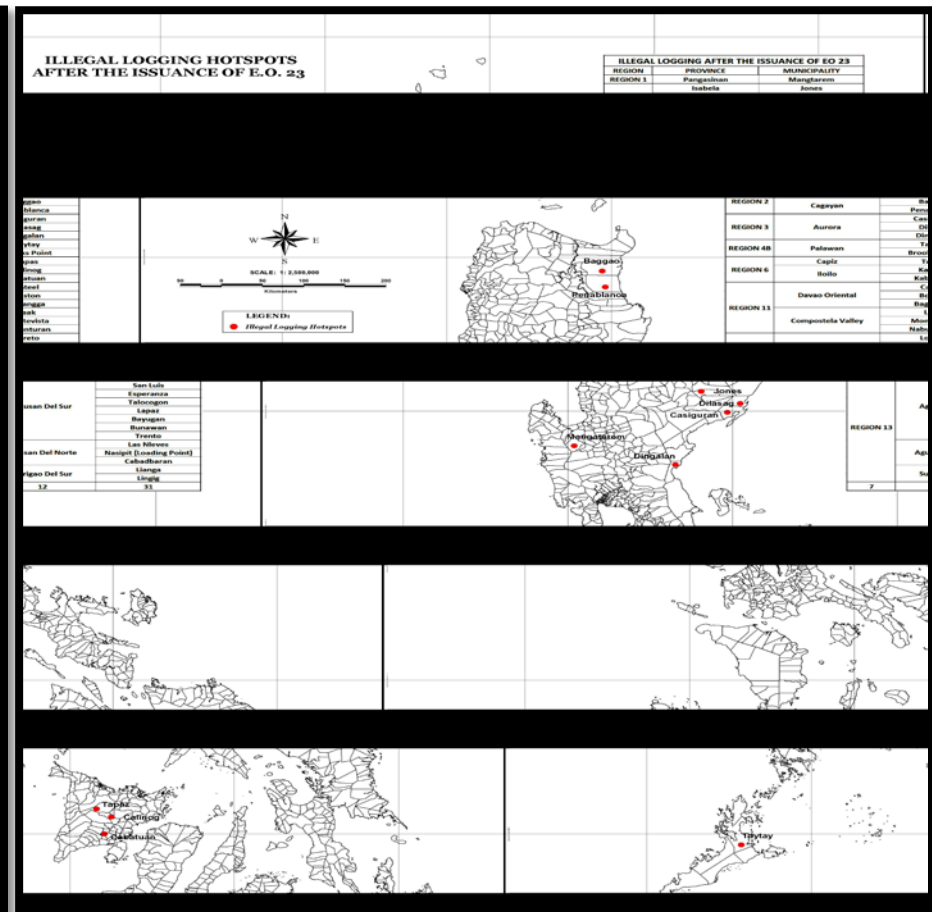

Nursery operations in Mt. Malindang, Misamis Occidental

ANTI-ILLEGAL LOGGING (EO 23)

- Significantly reduced illegal logging hotspots from **197 to 31 in 2011** which to date, was further reduced to **23**, corresponding to 88% decrease

BEFORE EO 23

AFTER EO 23

ANTI-ILLEGAL LOGGING (EO 23)

- Closed all logging concessions (19 IFMAs)

BEFORE EO 23

AFTER EO 23

ANTI-ILLEGAL LOGGING (EO 23)

STRICT ENFORCEMENT OF LOGGING BAN

FORESTLAND BOUNDARY DELINEATION

**forest boundary delineation completed
covering 88,665.95 kilometers**

MINING

Gross Production Value and Taxes, Fees and Royalties from Large-Scale Metallic Mining

Year	2010	2011	2012	2013	2014
Gross Production Value (PhP)	69.1 Billion (+61%)	88.5 Billion (+28%)	97.1 Billion (+10%)	98.2 Billion (+1%)	137.6 Billion* (+40%)
Taxes, Fees and Royalties (PhP)	11.0 Billion	14.0 Billion	15.5 Billion	18.8 Billion	22.4 Billion