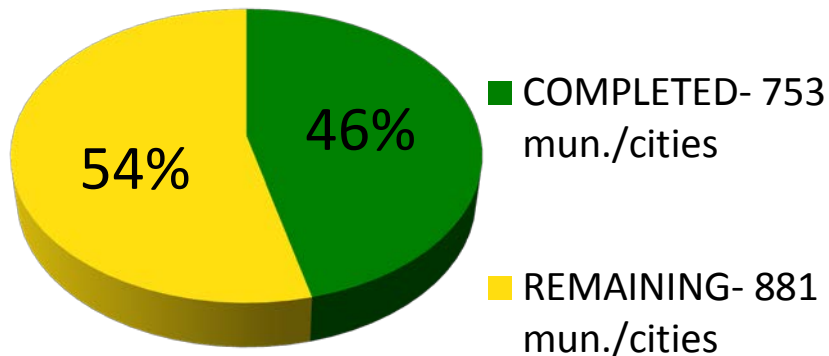

Confiscated logs/lumber manufactured into school furniture

MAPPING

NATIONAL GEOHAZARDS ASSESSMENT

- Completed geohazards assessment and mapping of entire country (1,634 cities/municipalities) at 1:10,000 scale

LANDS

NATIONAL CADASTRAL SURVEY

- **Surveyed a total of 1,634 cities and municipalities comprising 100% of the total municipalities nationwide**

1913-2009

2010-2015

Cadastral Survey Program finally completed

FORESTLAND BOUNDARY DELINEATION

**forest boundary delineation completed
covering 88,665.95 kilometers**

MINING

Gross Production Value and Taxes, Fees and Royalties from Large-Scale Metallic Mining

Year	2010	2011	2012	2013	2014
Gross Production Value (PhP)	69.1 Billion (+61%)	88.5 Billion (+28%)	97.1 Billion (+10%)	98.2 Billion (+1%)	137.6 Billion* (+40%)
Taxes, Fees and Royalties (PhP)	11.0 Billion	14.0 Billion	15.5 Billion	18.8 Billion	22.4 Billion