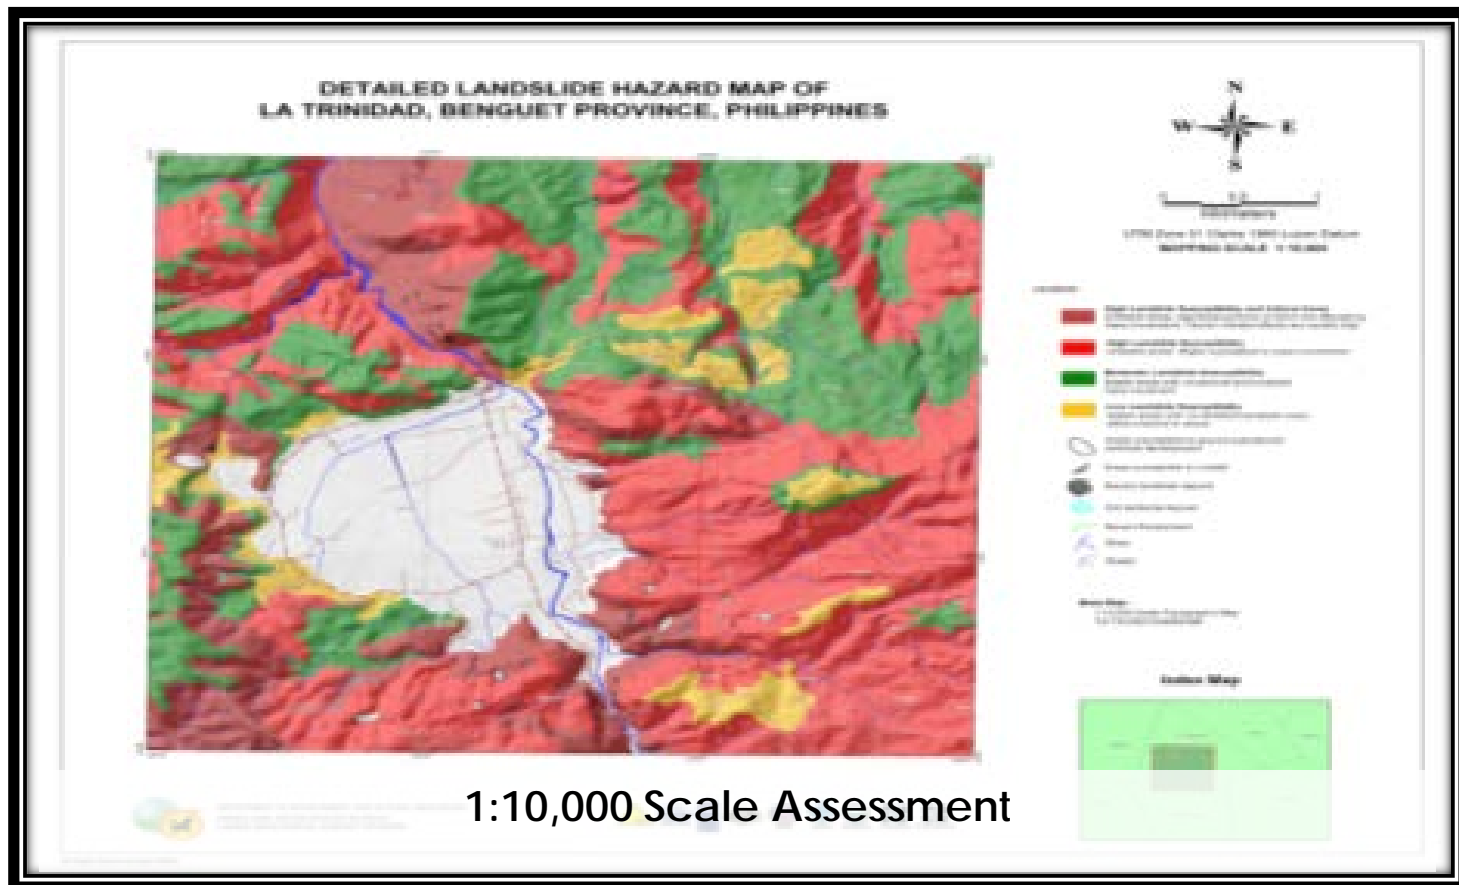

Confiscated logs/lumber manufactured into school furniture

MAPPING

NATIONAL GEOHAZARDS ASSESSMENT

- Completed geohazards assessment and mapping of entire country (1,634 cities/municipalities) at 1:10,000 scale

FORESTLAND BOUNDARY DELINEATION

**forest boundary delineation completed
covering 88,665.95 kilometers**

MINING

Gross Production Value and Taxes, Fees and Royalties from Large-Scale Metallic Mining

Year	2010	2011	2012	2013	2014
Gross Production Value (PhP)	69.1 Billion (+61%)	88.5 Billion (+28%)	97.1 Billion (+10%)	98.2 Billion (+1%)	137.6 Billion* (+40%)
Taxes, Fees and Royalties (PhP)	11.0 Billion	14.0 Billion	15.5 Billion	18.8 Billion	22.4 Billion